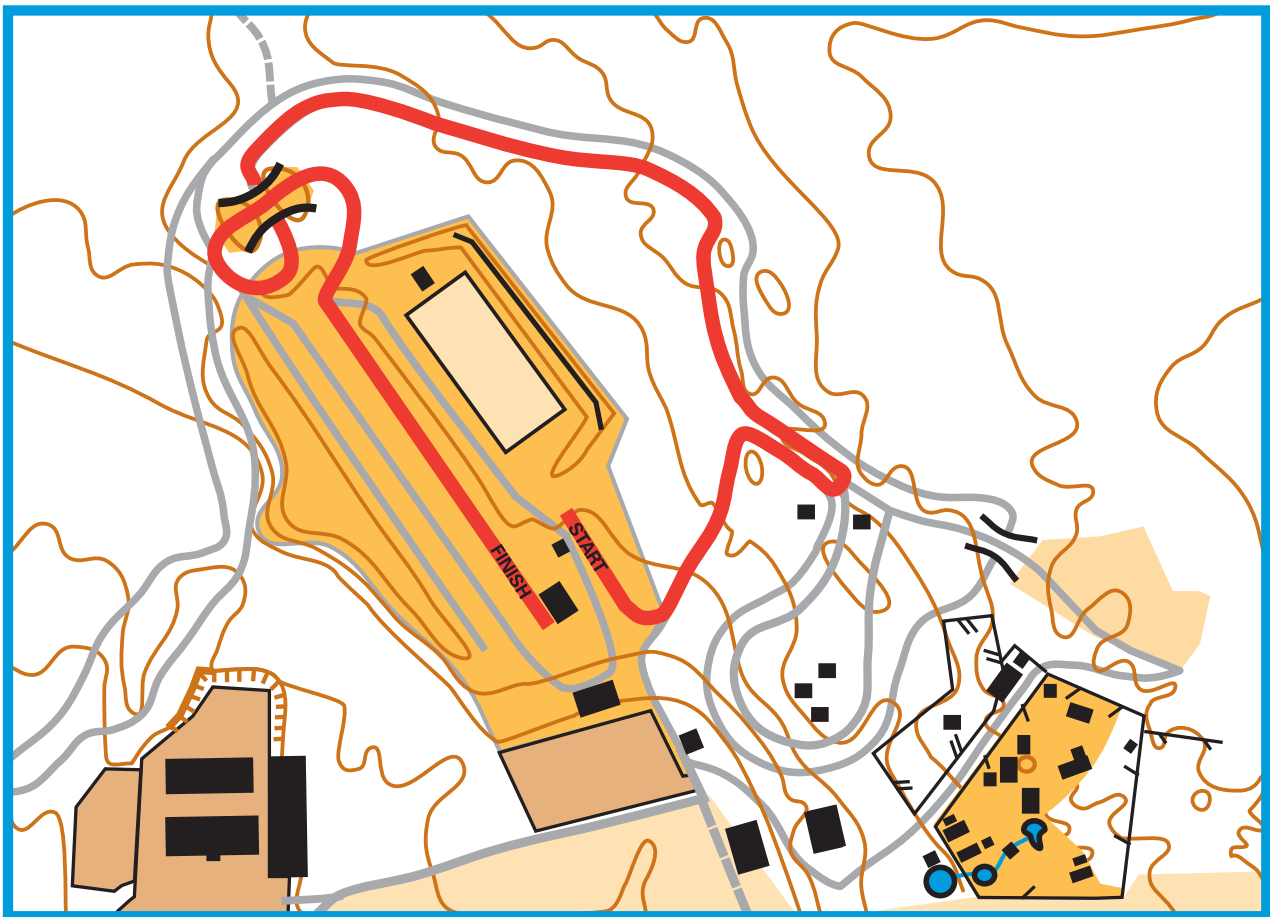

# Idre-Särna-tävlingarna

Lördag 1 december 2012

D9-16 H9-16

1,1 km

Technical specifications

Height difference: 20

Maximum climb: 12

Total climb: 23

Lowest point: 707

Highest point: 727

Kart-Bosse AB • Leksand