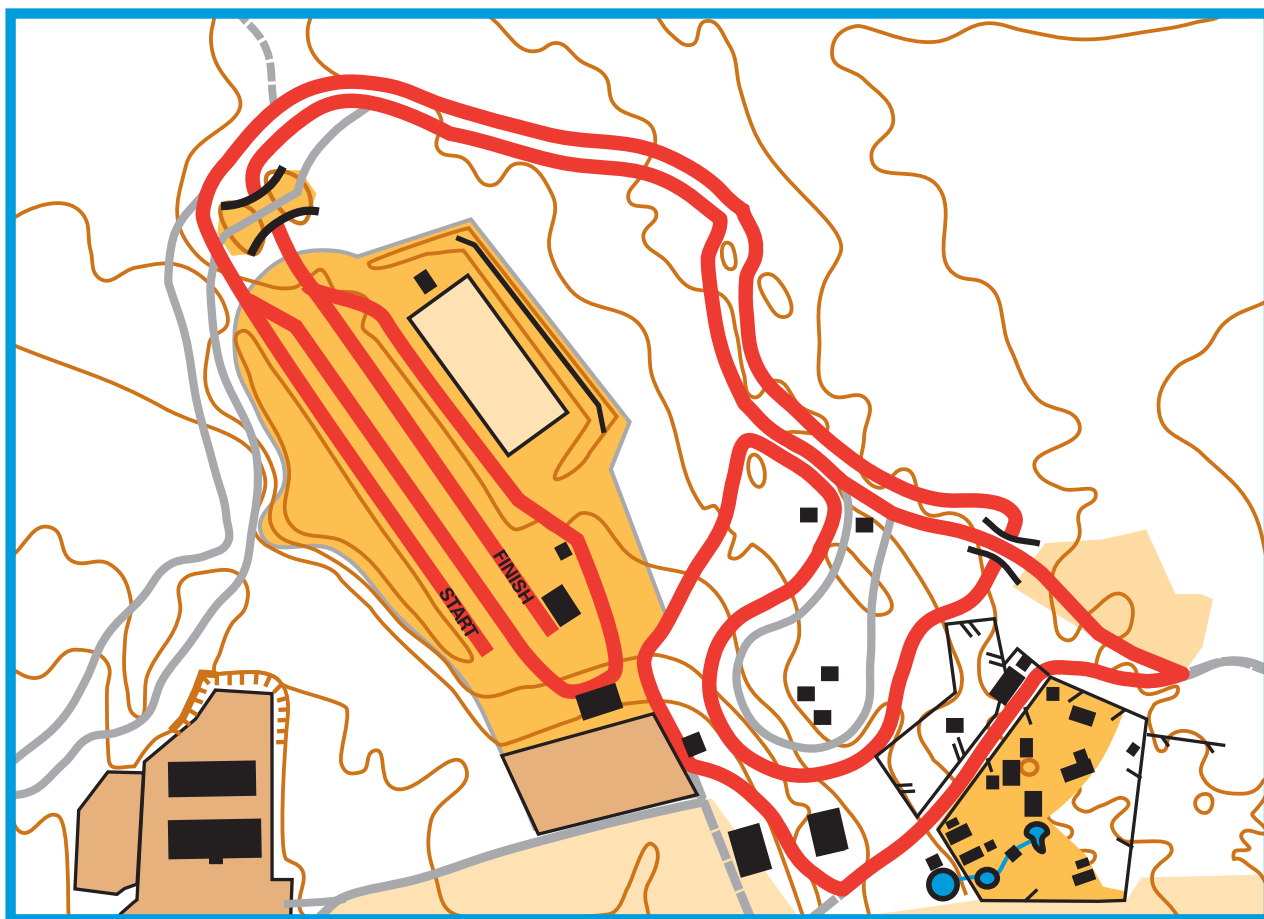

Idre Fjäll

Idre-Särna-tävlingarna

Söndag 2 december 2012

D21
D17-18 D19-20
5 km (2 x 2,5 km)

Technical specifications

Height difference: 29
Maximum climb: 29
Total climb: 150
Lowest point: 707
Highest point: 736