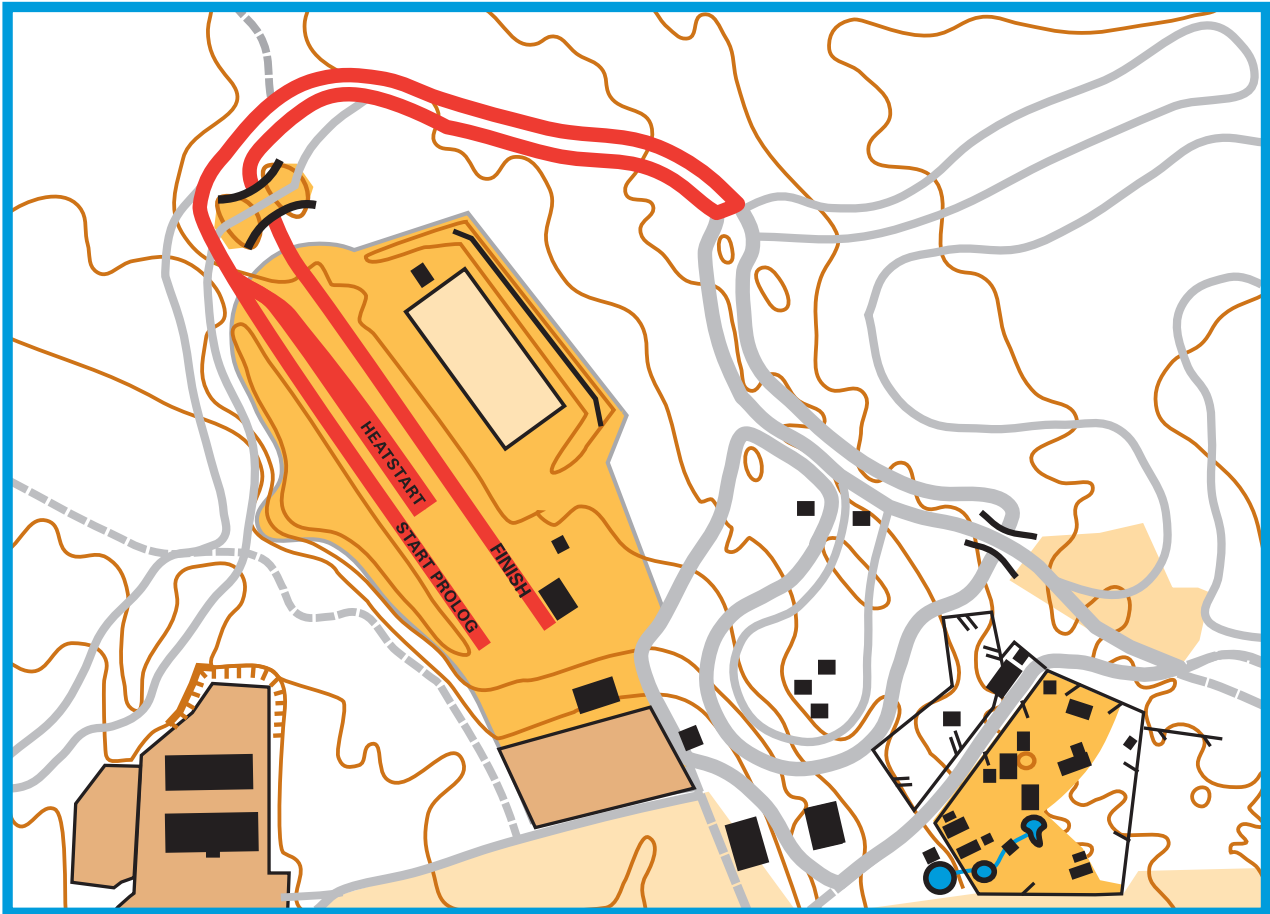

Idre Fjäll

D17-18 D19-20 D21
Sprint 1 km
Lördag 5.12 2009

Technical specifications

Height difference: 24
 Maximum climb: 24
 Total climb: 24
 Lowest point: 707
 Highest point: 731

Kart-Bosse AB • Leksand