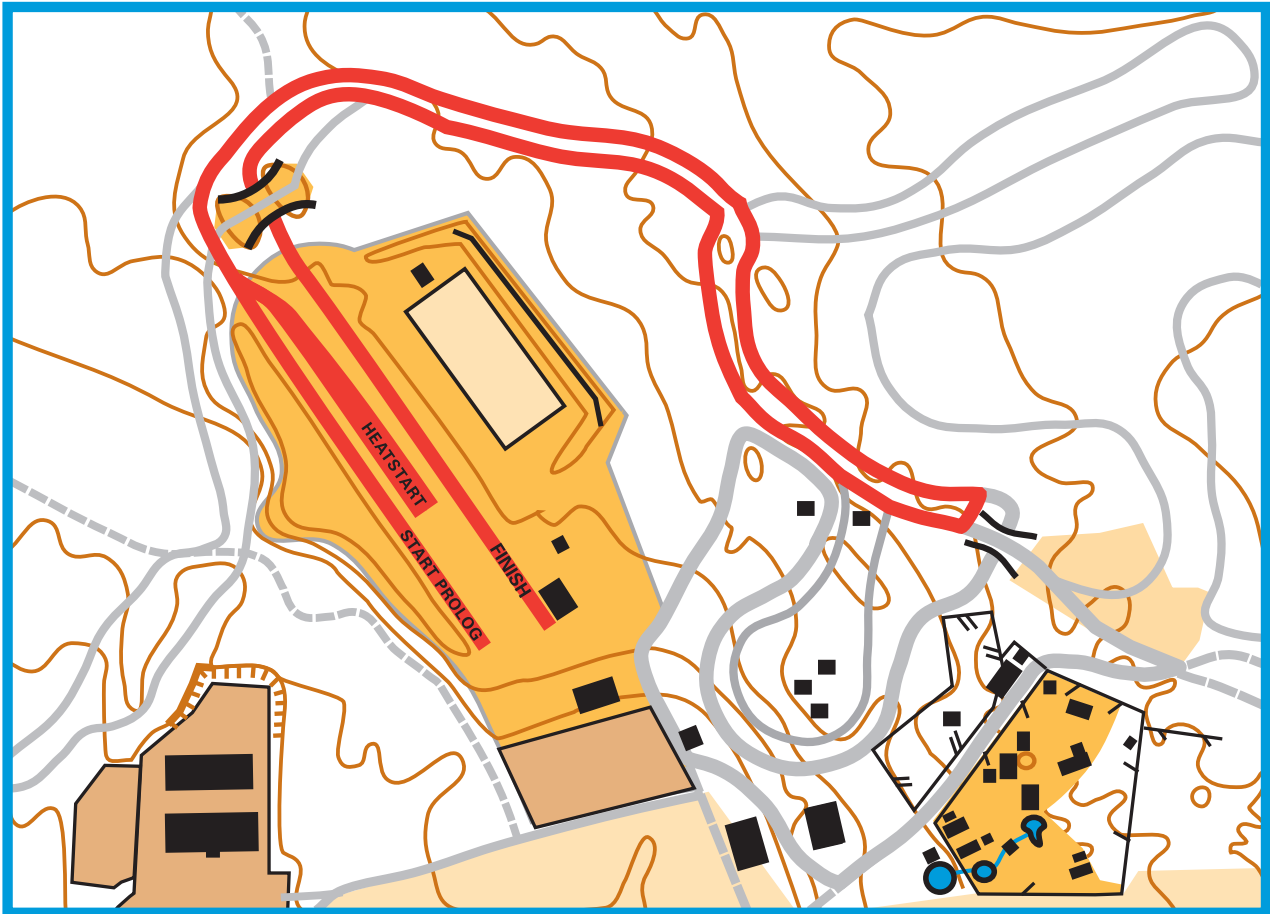

Idre Fjäll

H17-18 H19-20 H21
Sprint 1,4 m
 Lördag 5.12 2009

Technical specifications

Height difference: 29
 Maximum climb: 29
 Total climb: 41
 Lowest point: 707
 Highest point: 736

Kart-Bosse AB • Leksand